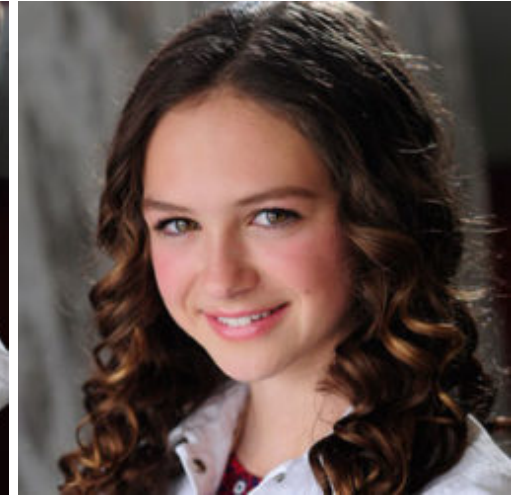

**Anna Katherine Marquette**

**ID:** TU107554 **Talent First Name:** Anna **Talent Last Name:** Katherine Marquette **Union Status:** Non-Union **Age Type:** Teen **Gender:** Female **Height:** 5'2 **Hair Color:** Light Brown **Eye Color:** Hazel **Shoe:** 7 **Women's Size:** 2