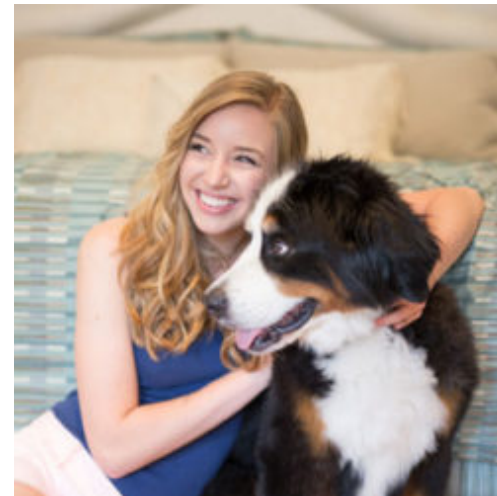

Lauryn Juhl

ID: TU739405 **Talent First Name:** Lauryn **Talent Last Name:** Juhl **Union Status:** Non-Union **Age Type:** Adult **Gender:** Female **Height:** 5'8 **Hair Color:** Blonde **Eye Color:** Green **Shoe:** 8 **Women's Size:** 2