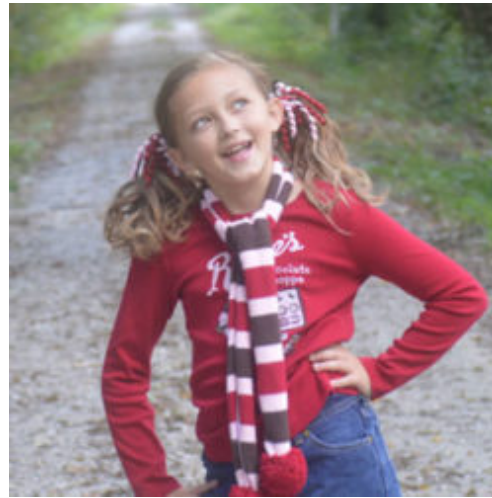

Lily Eichelkraut

ID: TU562200 **Talent First Name:** Lily **Talent Last Name:** Eichelkraut **Union Status:** Non-Union **Age Type:** Teen **Gender:** Female **Height:** 5'3 **Hair Color:** Light Brown **Eye Color:** Brown **Shoe:** 7'5 **Child Size:** 16 **Women's Size:** 2