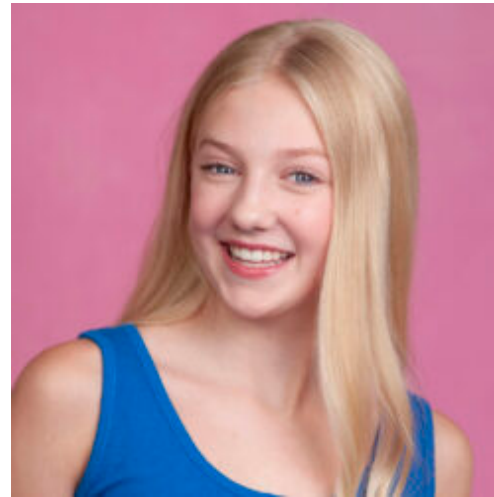

Stella Bratcher

ID: TU523426 **Talent First Name:** Stella **Talent Last Name:** Bratcher **Union Status:** SAG-AFTRA **Age Type:** Kid,Teen **Gender:** Female **Height:** 5'2 **Hair Color:** Blonde **Eye Color:** Blue **Shoe:** 7 **Women's Size:** Zero