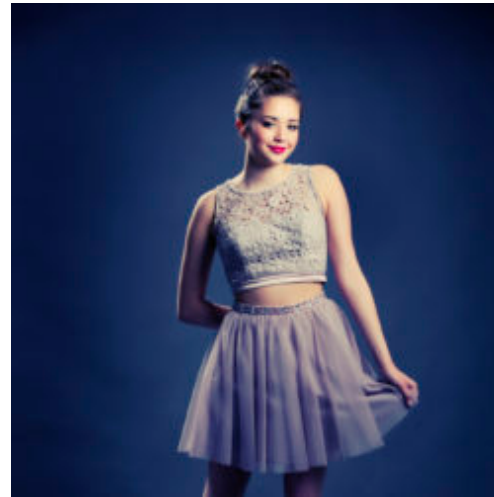

Peyton Wiewel

ID: TU864302 **Talent First Name:** Peyton **Talent Last Name:** Wiewel **Union Status:** Non-Union **Age Type:** Adult **Gender:** Female **Height:** 5'8 **Hair Color:** Light Brown **Eye Color:** Brown **Shoe:** 7'5 **Women's Size:** 4