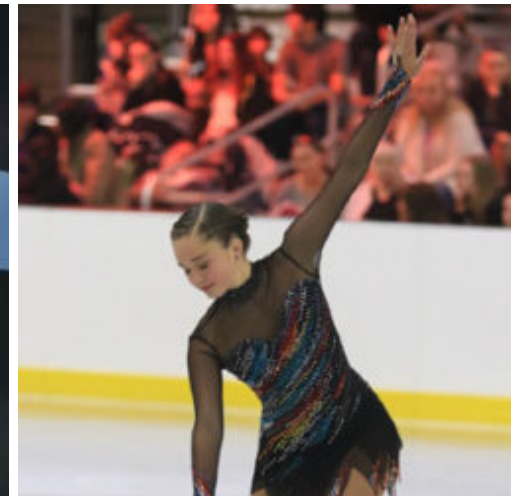

Peyton Wiewel

ID: TU864302 **Talent First Name:** Peyton **Talent Last Name:** Wiewel **Union Status:** Non-Union **Age Type:** Adult **Gender:** Female **Height:** 5'8 **Hair Color:** Light Brown **Eye Color:** Brown **Shoe:** 7'5 **Women's Size:** 4